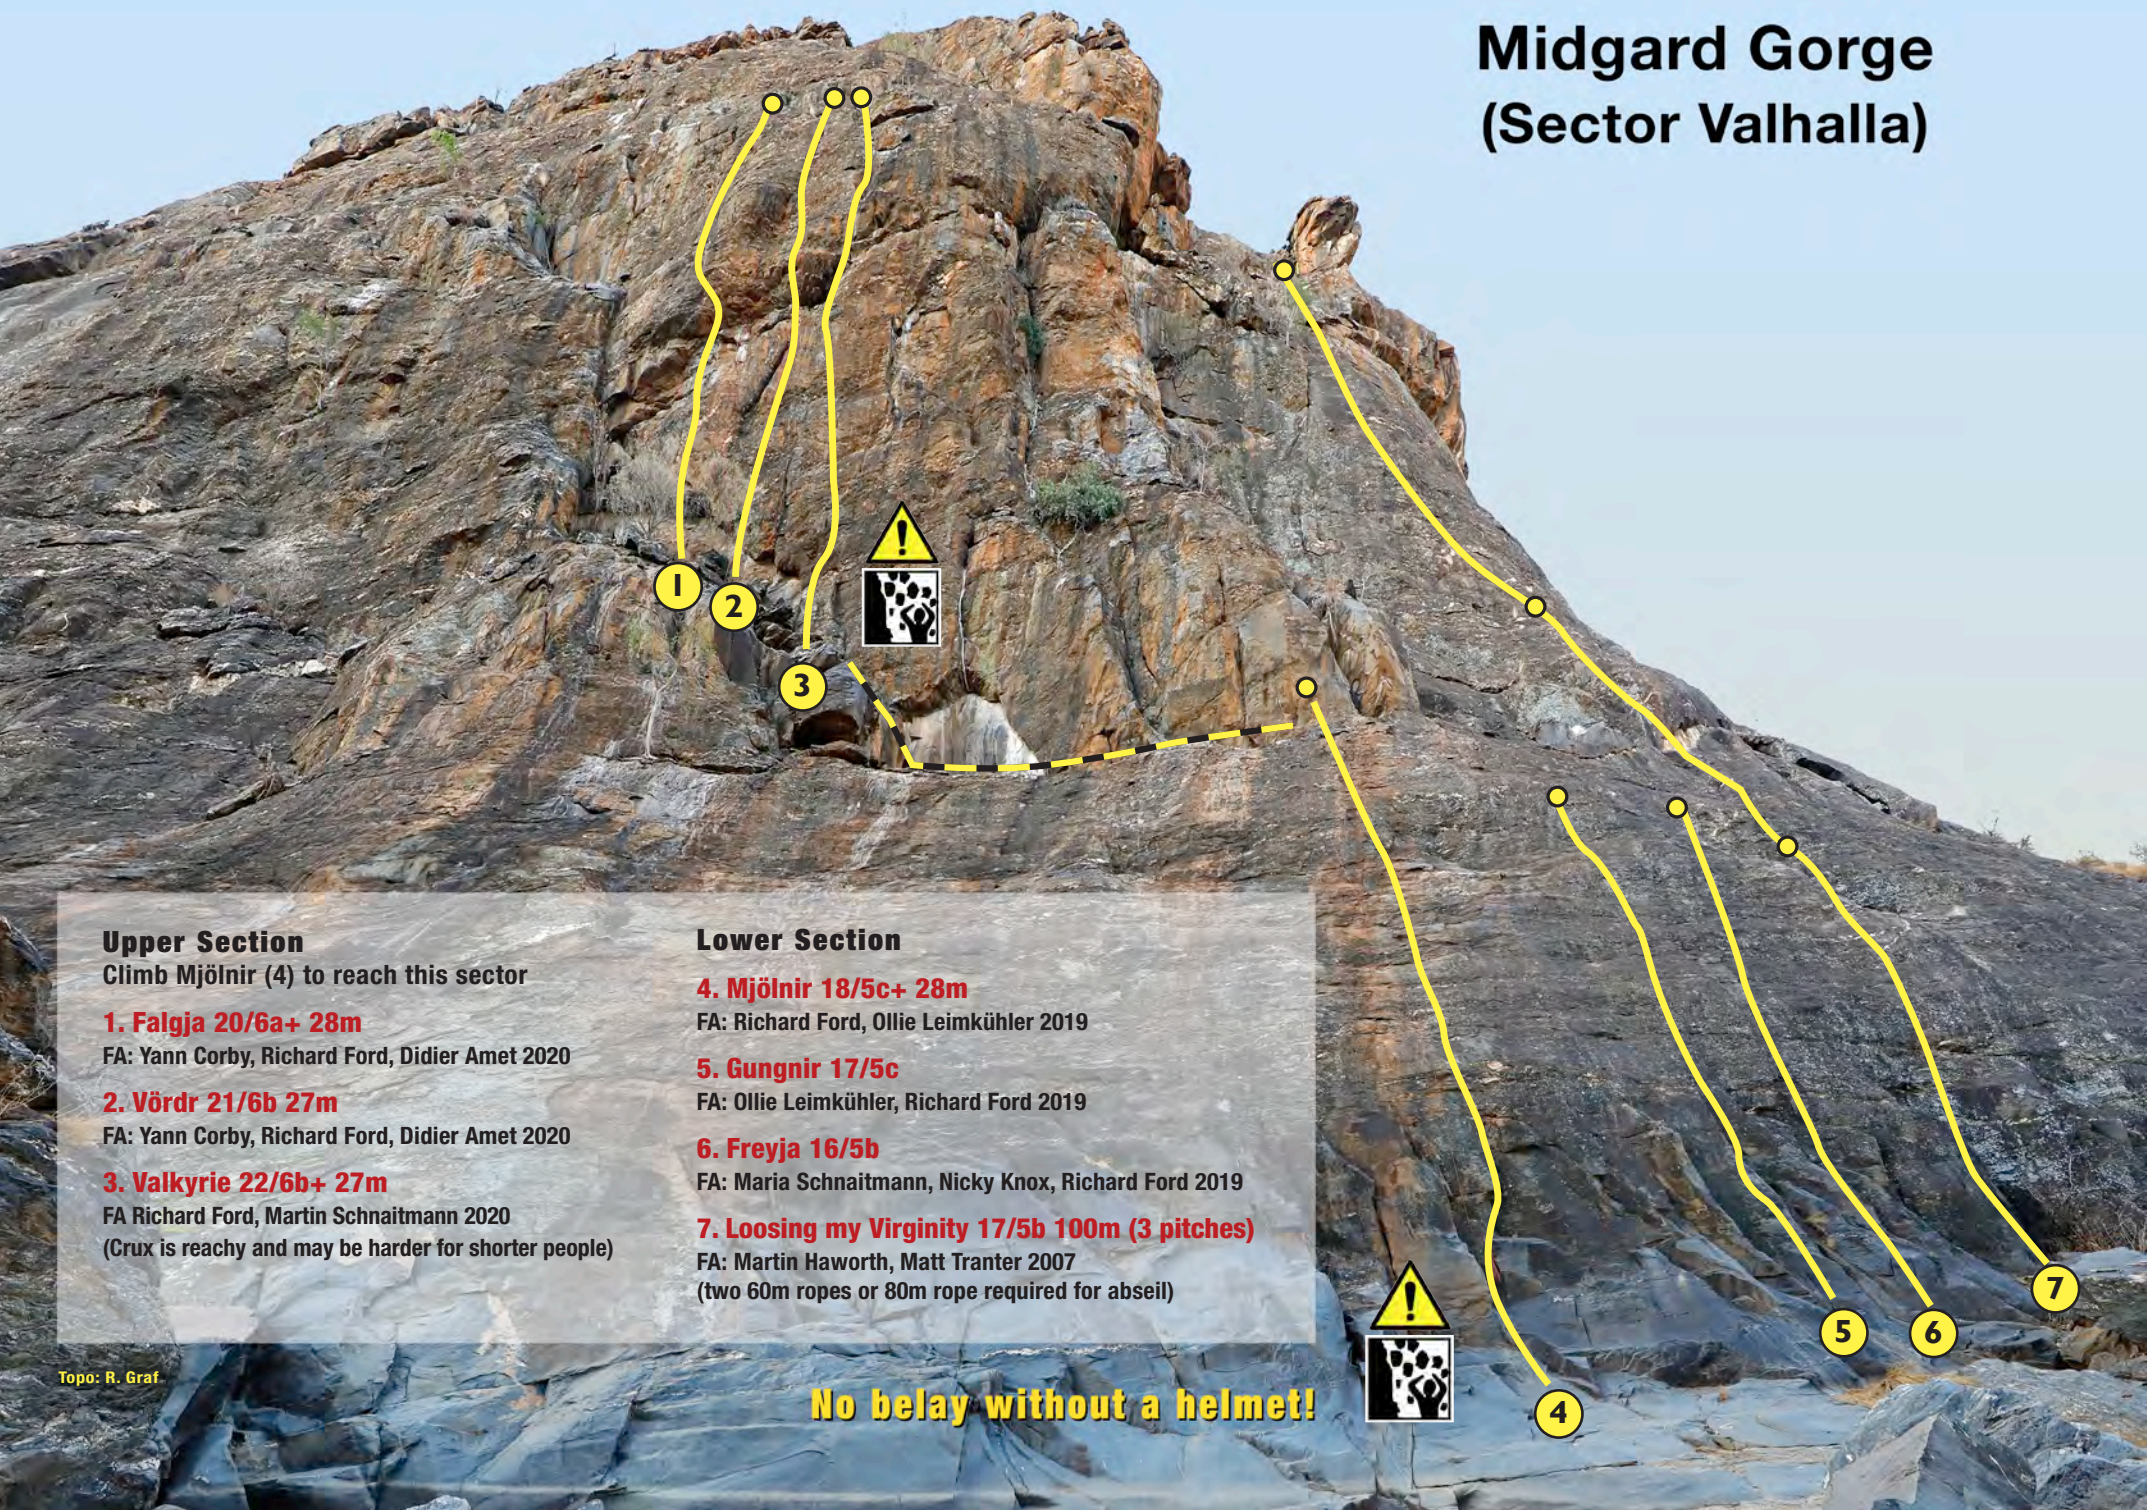

Midgard Gorge (Sector Valhalla)

Upper Section

Climb Mjöllnir (4) to reach this sector

1. Falgja 20/6a+ 28m

FA: Yann Corby, Richard Ford, Didier Amet 2020

2. Vördr 21/6b 27m

FA: Yann Corby, Richard Ford, Didier Amet 2020

3. Valkyrie 22/6b+ 27m

FA Richard Ford, Martin Schnaitmann 2020
(Crux is reachy and may be harder for shorter people)

Lower Section

4. Mjöllnir 18/5c+ 28m

FA: Richard Ford, Ollie Leimkühler 2019

5. Gungnir 17/5c

FA: Ollie Leimkühler, Richard Ford 2019

6. Freyja 16/5b

FA: Maria Schnaitmann, Nicky Knox, Richard Ford 2019

7. Loosing my Virginity 17/5b 100m (3 pitches)

FA: Martin Haworth, Matt Tranter 2007
(two 60m ropes or 80m rope required for abseil)