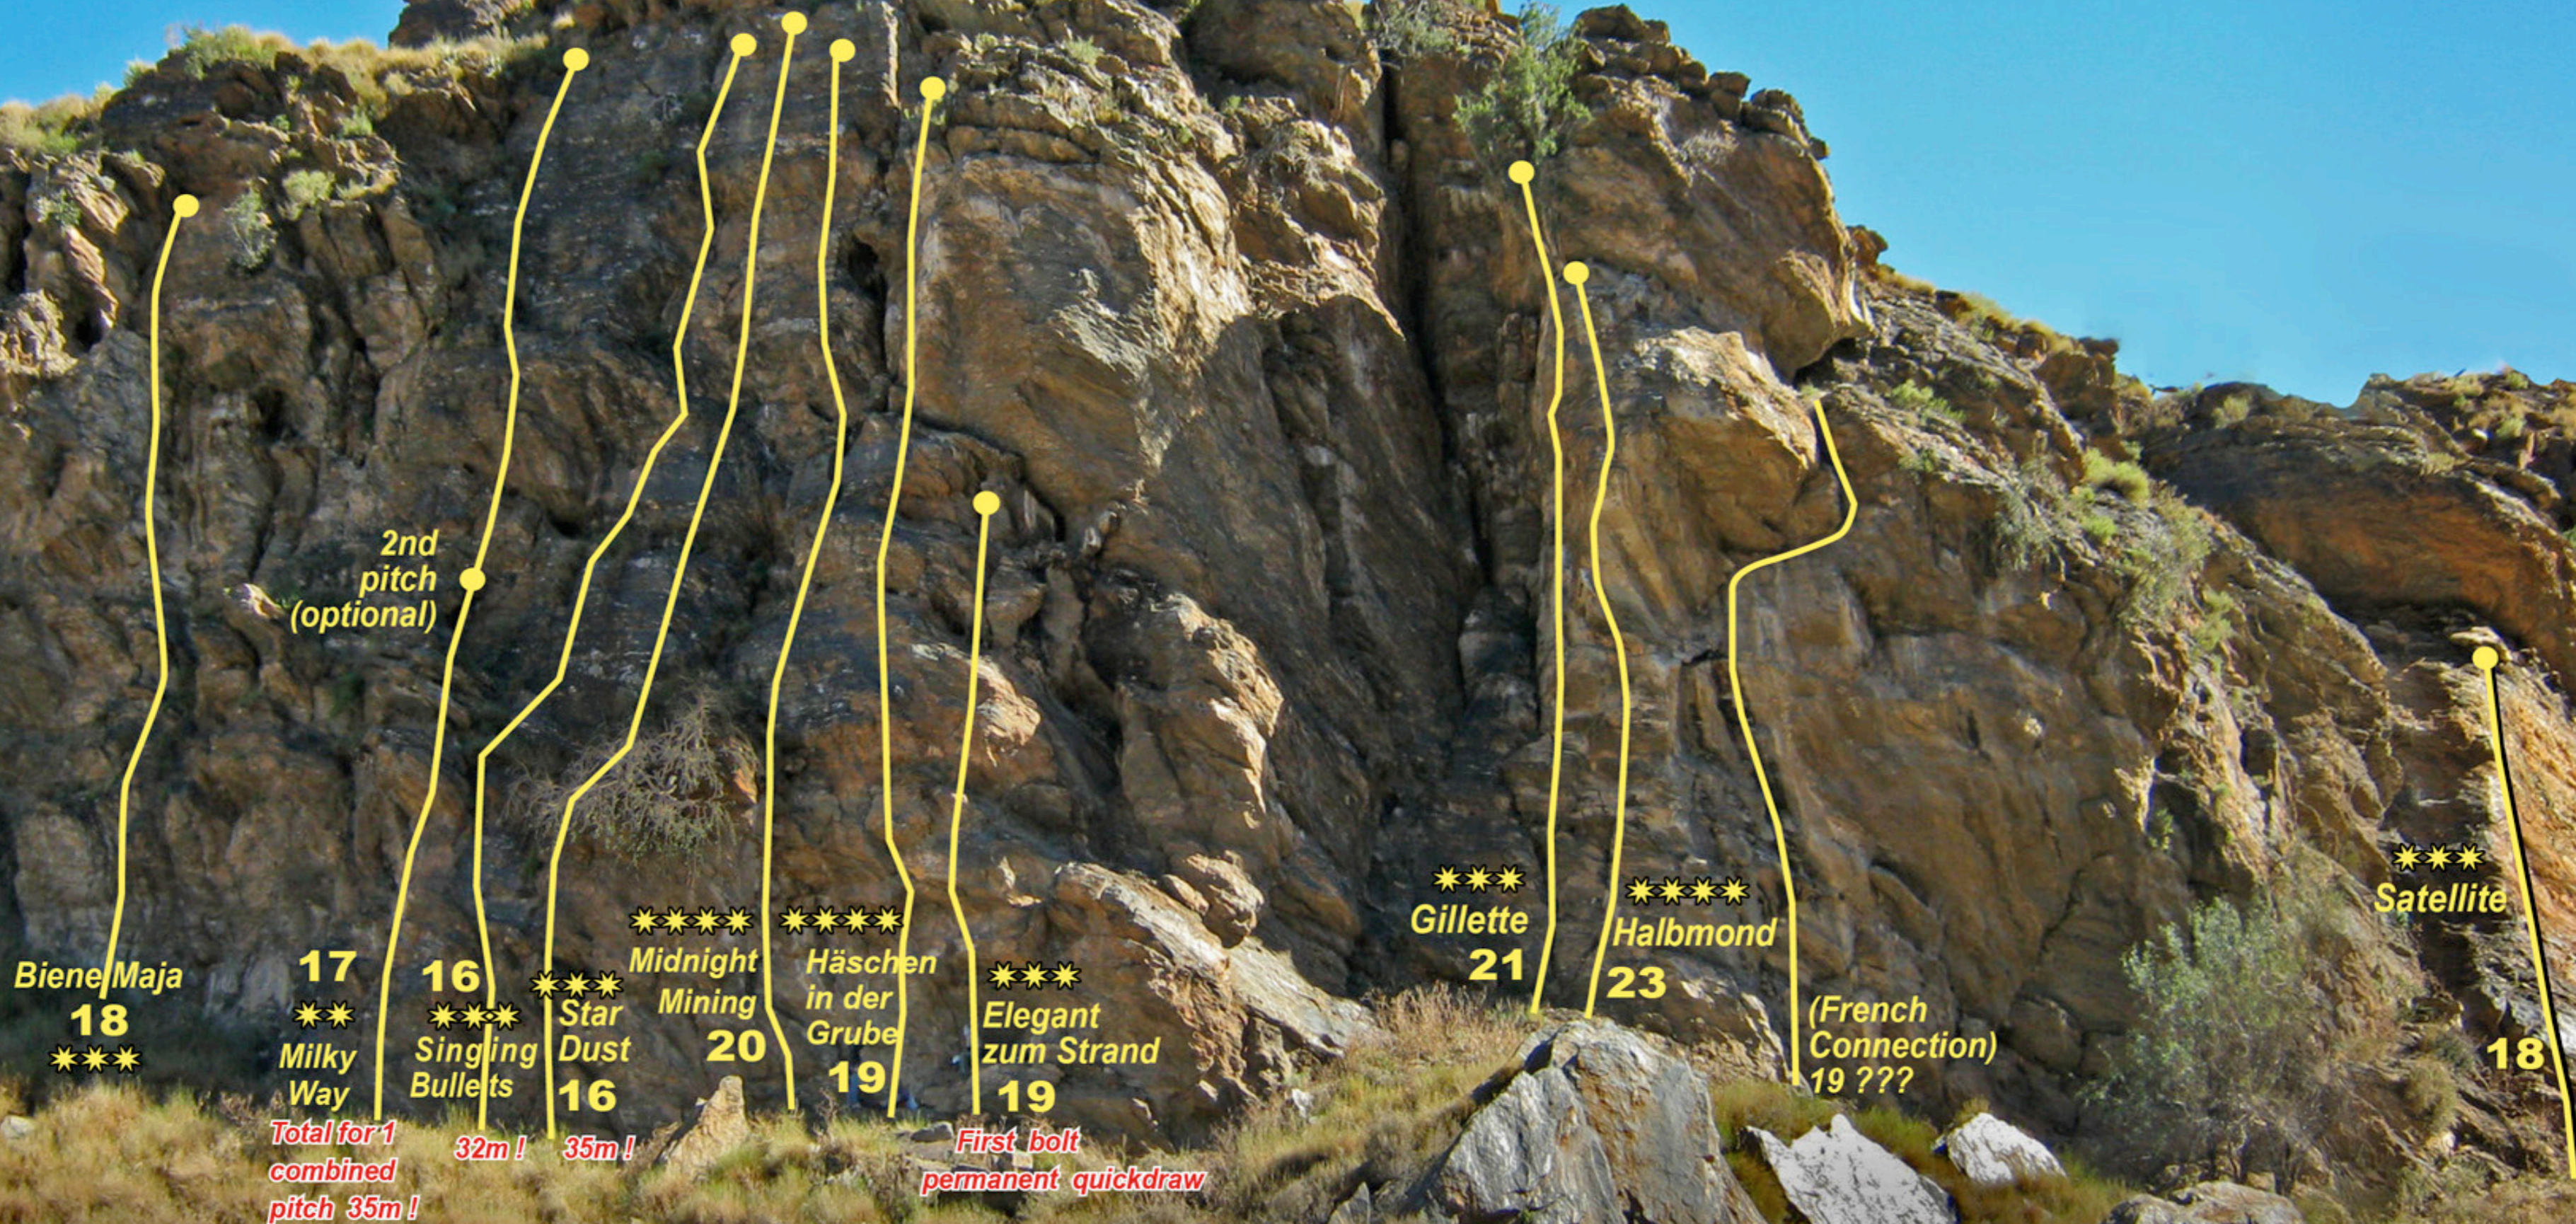

# EROS CLIMBING (SASSO D'ALBERTO)

\* = Rating

Topo: MCSA Namibia, R.Graf

Belayer: please wear a helmet!

Freeway A1

Pupkewitz Mega Build

Old BCI Factory

Field Track

White gravel dump

Dam

Field Track

Eros Crag

(steep 4x4)

Windhoek Northern Industrial